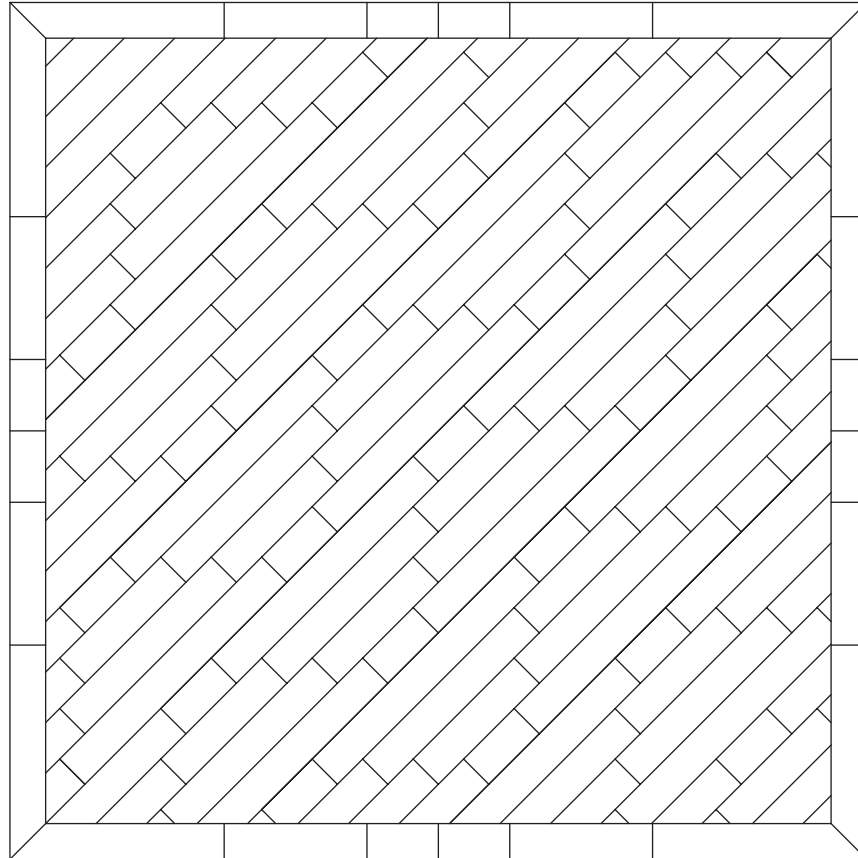

Layouts & Patterns

General Patterns

PATTERN #8
6" LAYOUT
12' X 12' AREA SHOWN
144 sq. ft. = 29 Units of Planking

BUFFALOSTONE

STONE PLANKING

www.buffalostone.com