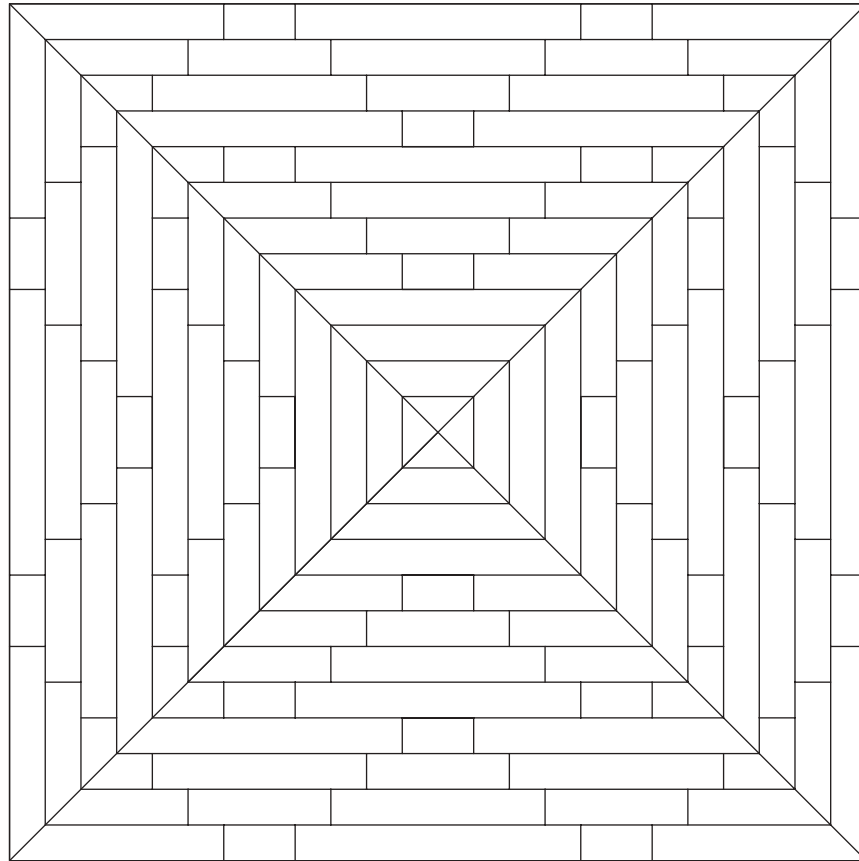

PATTERN #8
6" LAYOUT
12' X 12' AREA SHOWN
144 sq. ft. = 29 Units of Planking

LAYOUTS & PATTERNS

General Patterns

PATTERN #9

6" RANDOM LAYOUT

12' X 12' AREA SHOWN

144 sq. ft. = 29 Units of Planking

BUFFALOSTONE
STONE PLANKING

1-800-371-5953