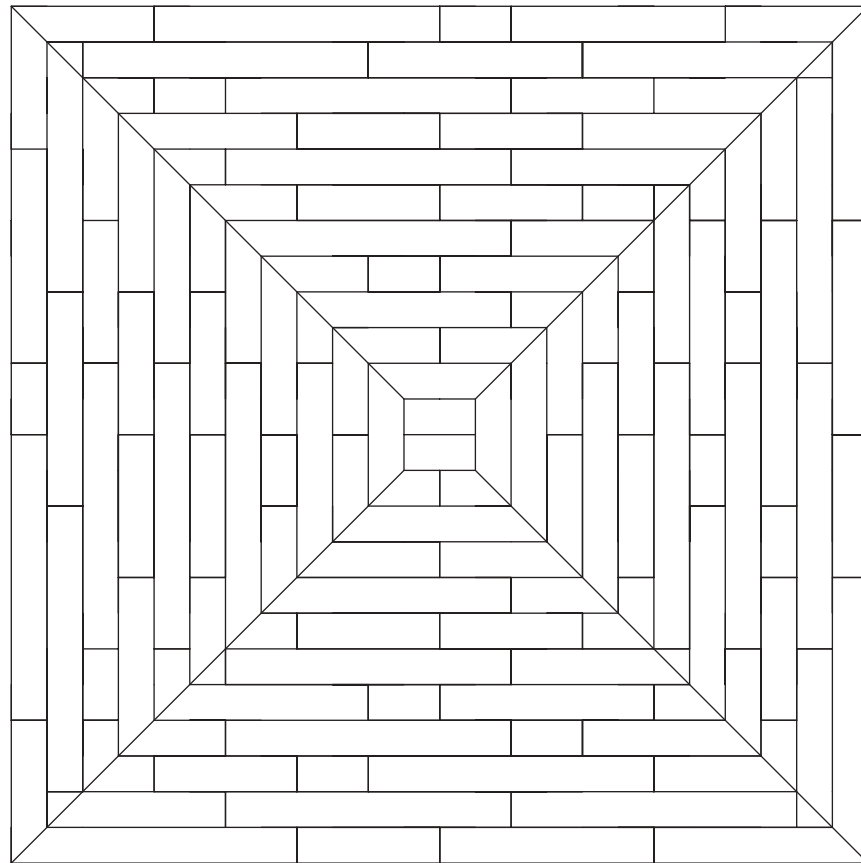

PATTERN #4
6" RANDOM LAYOUT
12' X 12' AREA SHOWN
144 sq. ft. = 29 Units of Planking

LAYOUTS & PATTERNS

General Patterns

PATTERN #5

6" RANDOM LAYOUT

12' X 12' AREA SHOWN

144 sq. ft. = 29 Units of Planking

BUFFALOSTONE

STONE PLANKING

1-800-371-5953